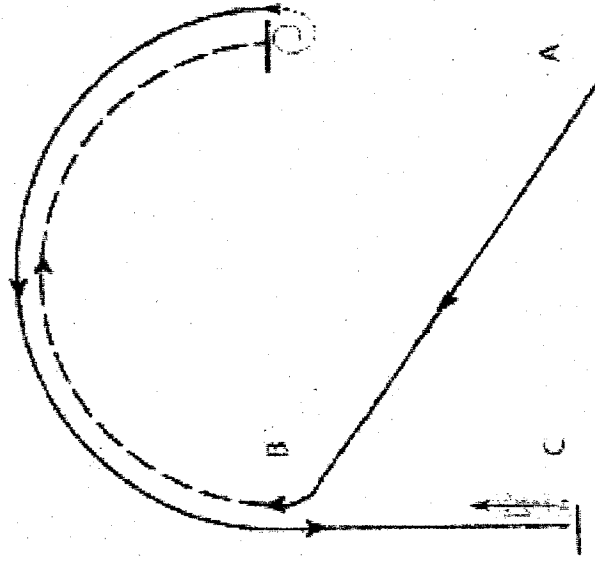

WHS LK 2 A/B + 1 B

1. Be ready at A
2. lope on the right lead to B
3. Break to extended jog at B
4. Even with B, stop and turn 1/2 turns to the left
5. lope to C on the left lead
6. Stop and Back at C